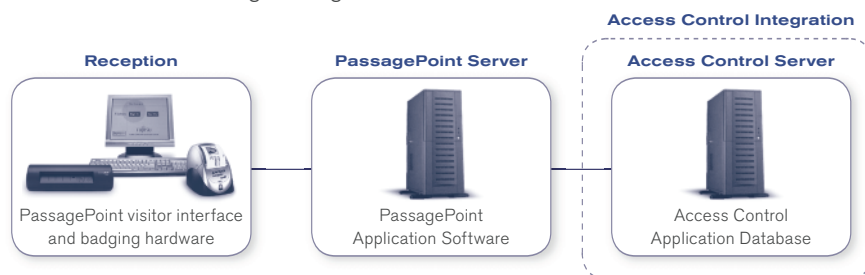

PassagePoint™ Access Control Integration Add-On

Makes Access Control Systems More Secure and Economical

PassagePoint's new Access Control (AC) Integration Add-On connects with your access control systems to improve the security of buildings and corporate campuses, while lowering total costs. Developed by STOPware, the recognized leader in visitor management solutions, PassagePoint AC Integration Add-On lets you define security levels, designate access areas, badge visitors, and then track those visitors—all through a single interface.

Improved, Real-Time Security

With PassagePoint AC Integration Add-On, there is no delay in activating or deactivating access cards. Everything is immediate, including reports generated by PassagePoint and your access control system. It lets you program badges to de-activate on specified dates and times. This eliminates the risk of stolen or missing cards, and makes it safer to provide temporary access to employees or visitors who lose or forget their cards. And with random access numbering logic, PassagePoint Access Control virtually eliminates fraudulent badge numbers and accidental duplication.

Prints inexpensive disposable bar-coded paper badges

Key Features

- Single integrated interface between access control and PassagePoint visitor management systems
- Inexpensive disposable bar-coded paper badges that cost less than 10¢ to produce
- Supports turnstiles or other optical reading devices
- Enables scanning of proximity and magnetic cards
- Intuitive GUI that requires little training
- Scans access cards in addition to business cards, driver's licenses, and passports