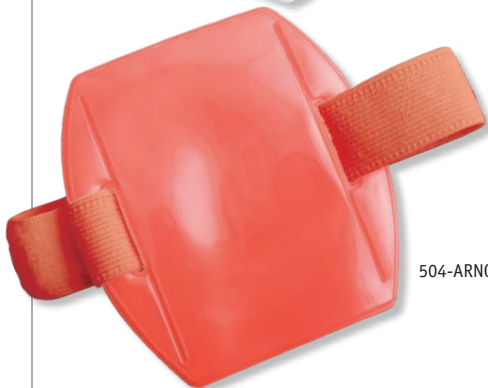

## >> Arm Band Badge Holders

*For Physically Active Personnel,  
Won't Fall Off Clothing or Get Lost*

- Adjust Velcro® strap with one hand without removing from arm
- Arm band flexes with arm movements

504-AR1W

504-ARNB

504-ARNO

504-ARZB

ITEM #	BAND COLOR	INSERT SIZE (W" X H")
504-ARNW	WHITE	2 3/8 x 3 3/8
504-ARFW	WHITE	2 3/4 x 3 7/8
504-ARNB	NAVY BLUE	2 3/8 x 3 3/8
504-ARFB	NAVY BLUE	2 3/4 x 3 7/8
504-AR1W	WHITE	3 3/8 x 2 3/8
504-AR1B	NAVY BLUE	3 3/8 x 2 3/8
504-ARNO	FLUORESCENT ORANGE	2 3/8 x 3 3/8