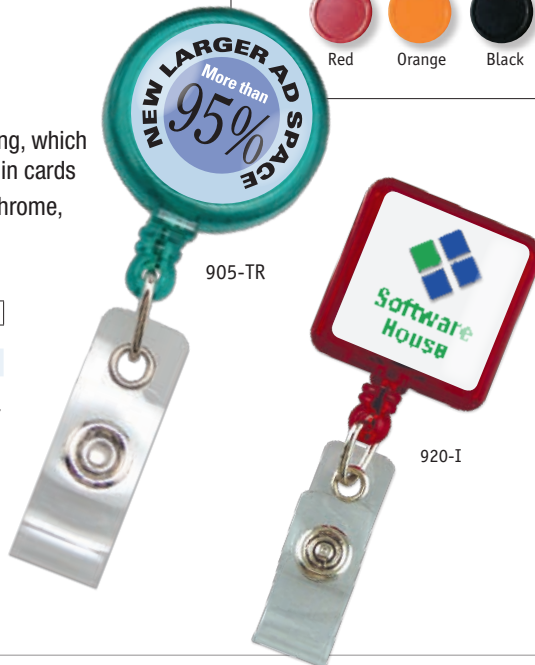

920-I

Royal Blue White Dark Gray
Red Orange Black

Royal Blue Green Yellow
Red Orange Purple

CUSTOM LABELS

Standard Flat Label	1-5 Colors
Domed Label	1-5 Colors

Fits new larger 1" diameter or 1" x 1" square label. Maximum imprint area is 7/8" diameter or 7/8" x 7/8" for square. Bleeds are OK.

For custom imprinting lead-time applies.

ADD A DOME!

905-TR